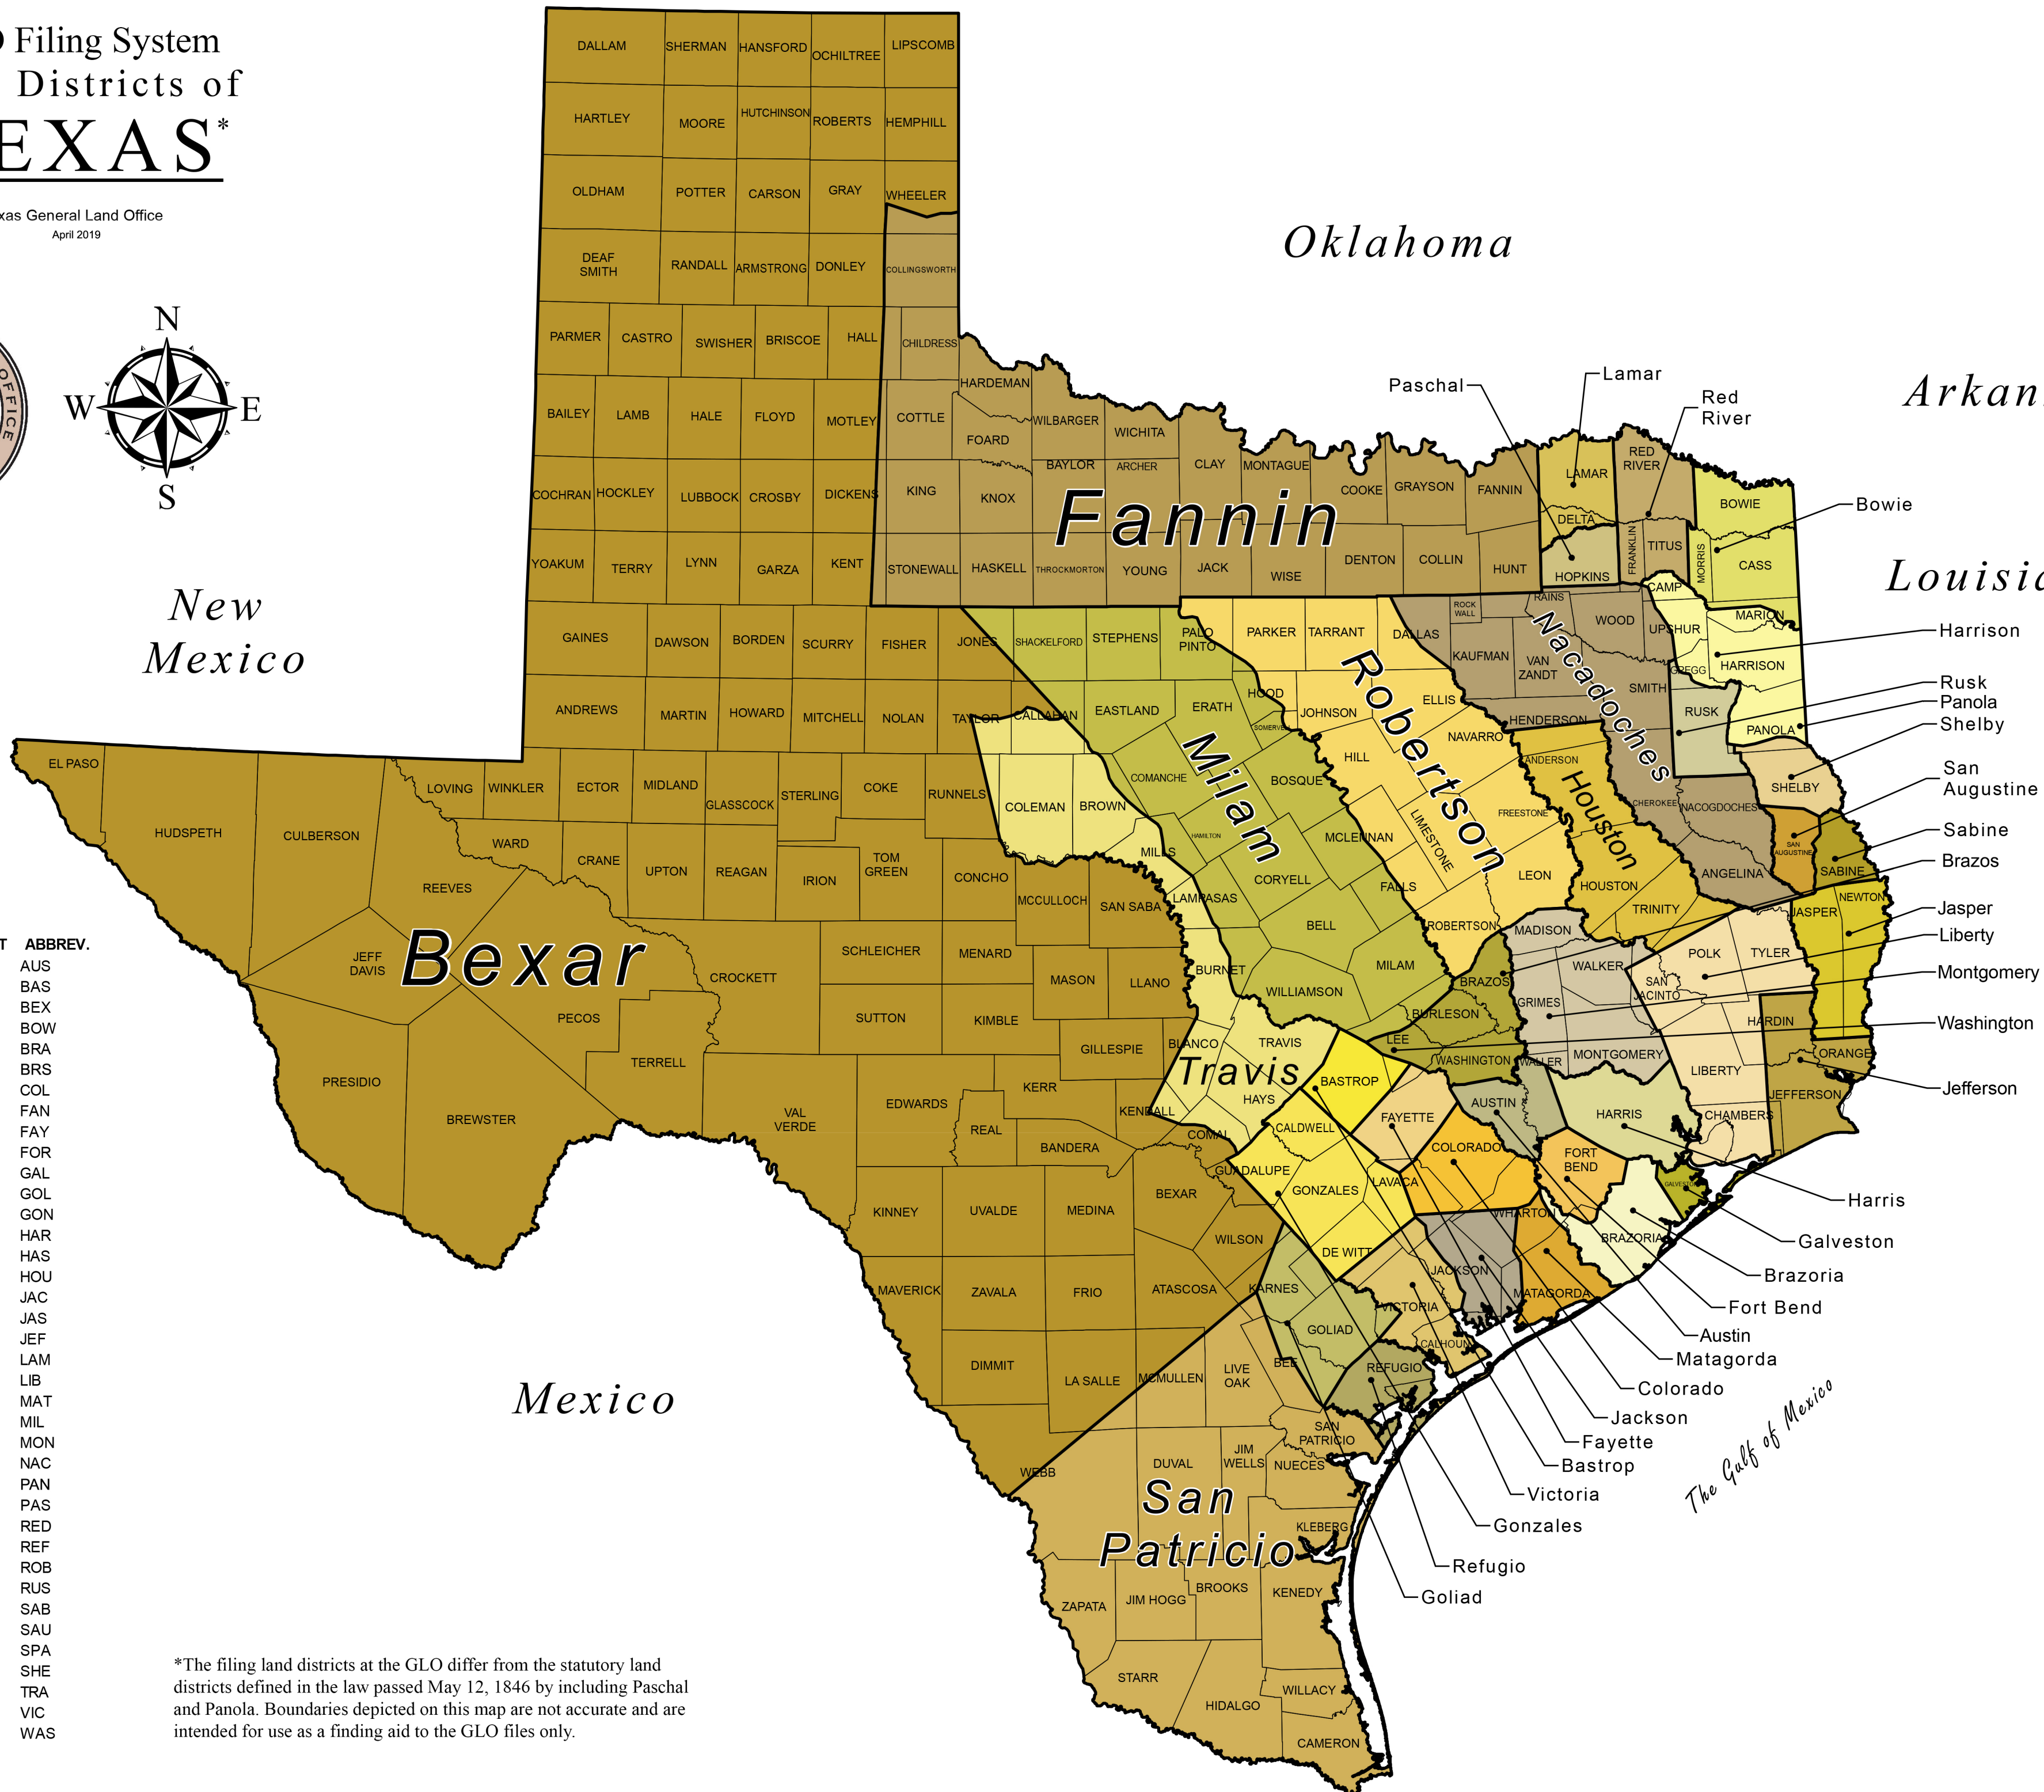

# GLO Filing System Land Districts of TEXAS\*

Texas General Land Office  
April 2019

*New Mexico*

*Oklahoma*

*Arkansas*

*Louisiana*

*Mexico*

*The Gulf of Mexico*

LAND DISTRICT	ABBREV.
Austin	AUS
Bastrop	BAS
Bexar	BEX
Bowie	BOW
Brazoria	BRA
Brazos	BRS
Colorado	COL
Fannin	FAN
Fayette	FAY
Fort Bend	FOR
Galveston	GAL
Goliad	GOL
Gonzales	GON
Harris	HAR
Harrison	HAS
Houston	HOU
Jackson	JAC
Jasper	JAS
Jefferson	JEF
Lamar	LAM
Liberty	LIB
Matagorda	MAT
Milam	MIL
Montgomery	MON
Nacogdoches	NAC
Panola	PAN
Paschal	PAS
Red River	RED
Refugio	REF
Robertson	ROB
Rusk	RUS
Sabine	SAB
San Augustine	SAU
San Patricio	SPA
Shelby	SHE
Travis	TRA
Victoria	VIC
Washington	WAS

\*The filing land districts at the GLO differ from the statutory land districts defined in the law passed May 12, 1846 by including Paschal and Panola. Boundaries depicted on this map are not accurate and are intended for use as a finding aid to the GLO files only.