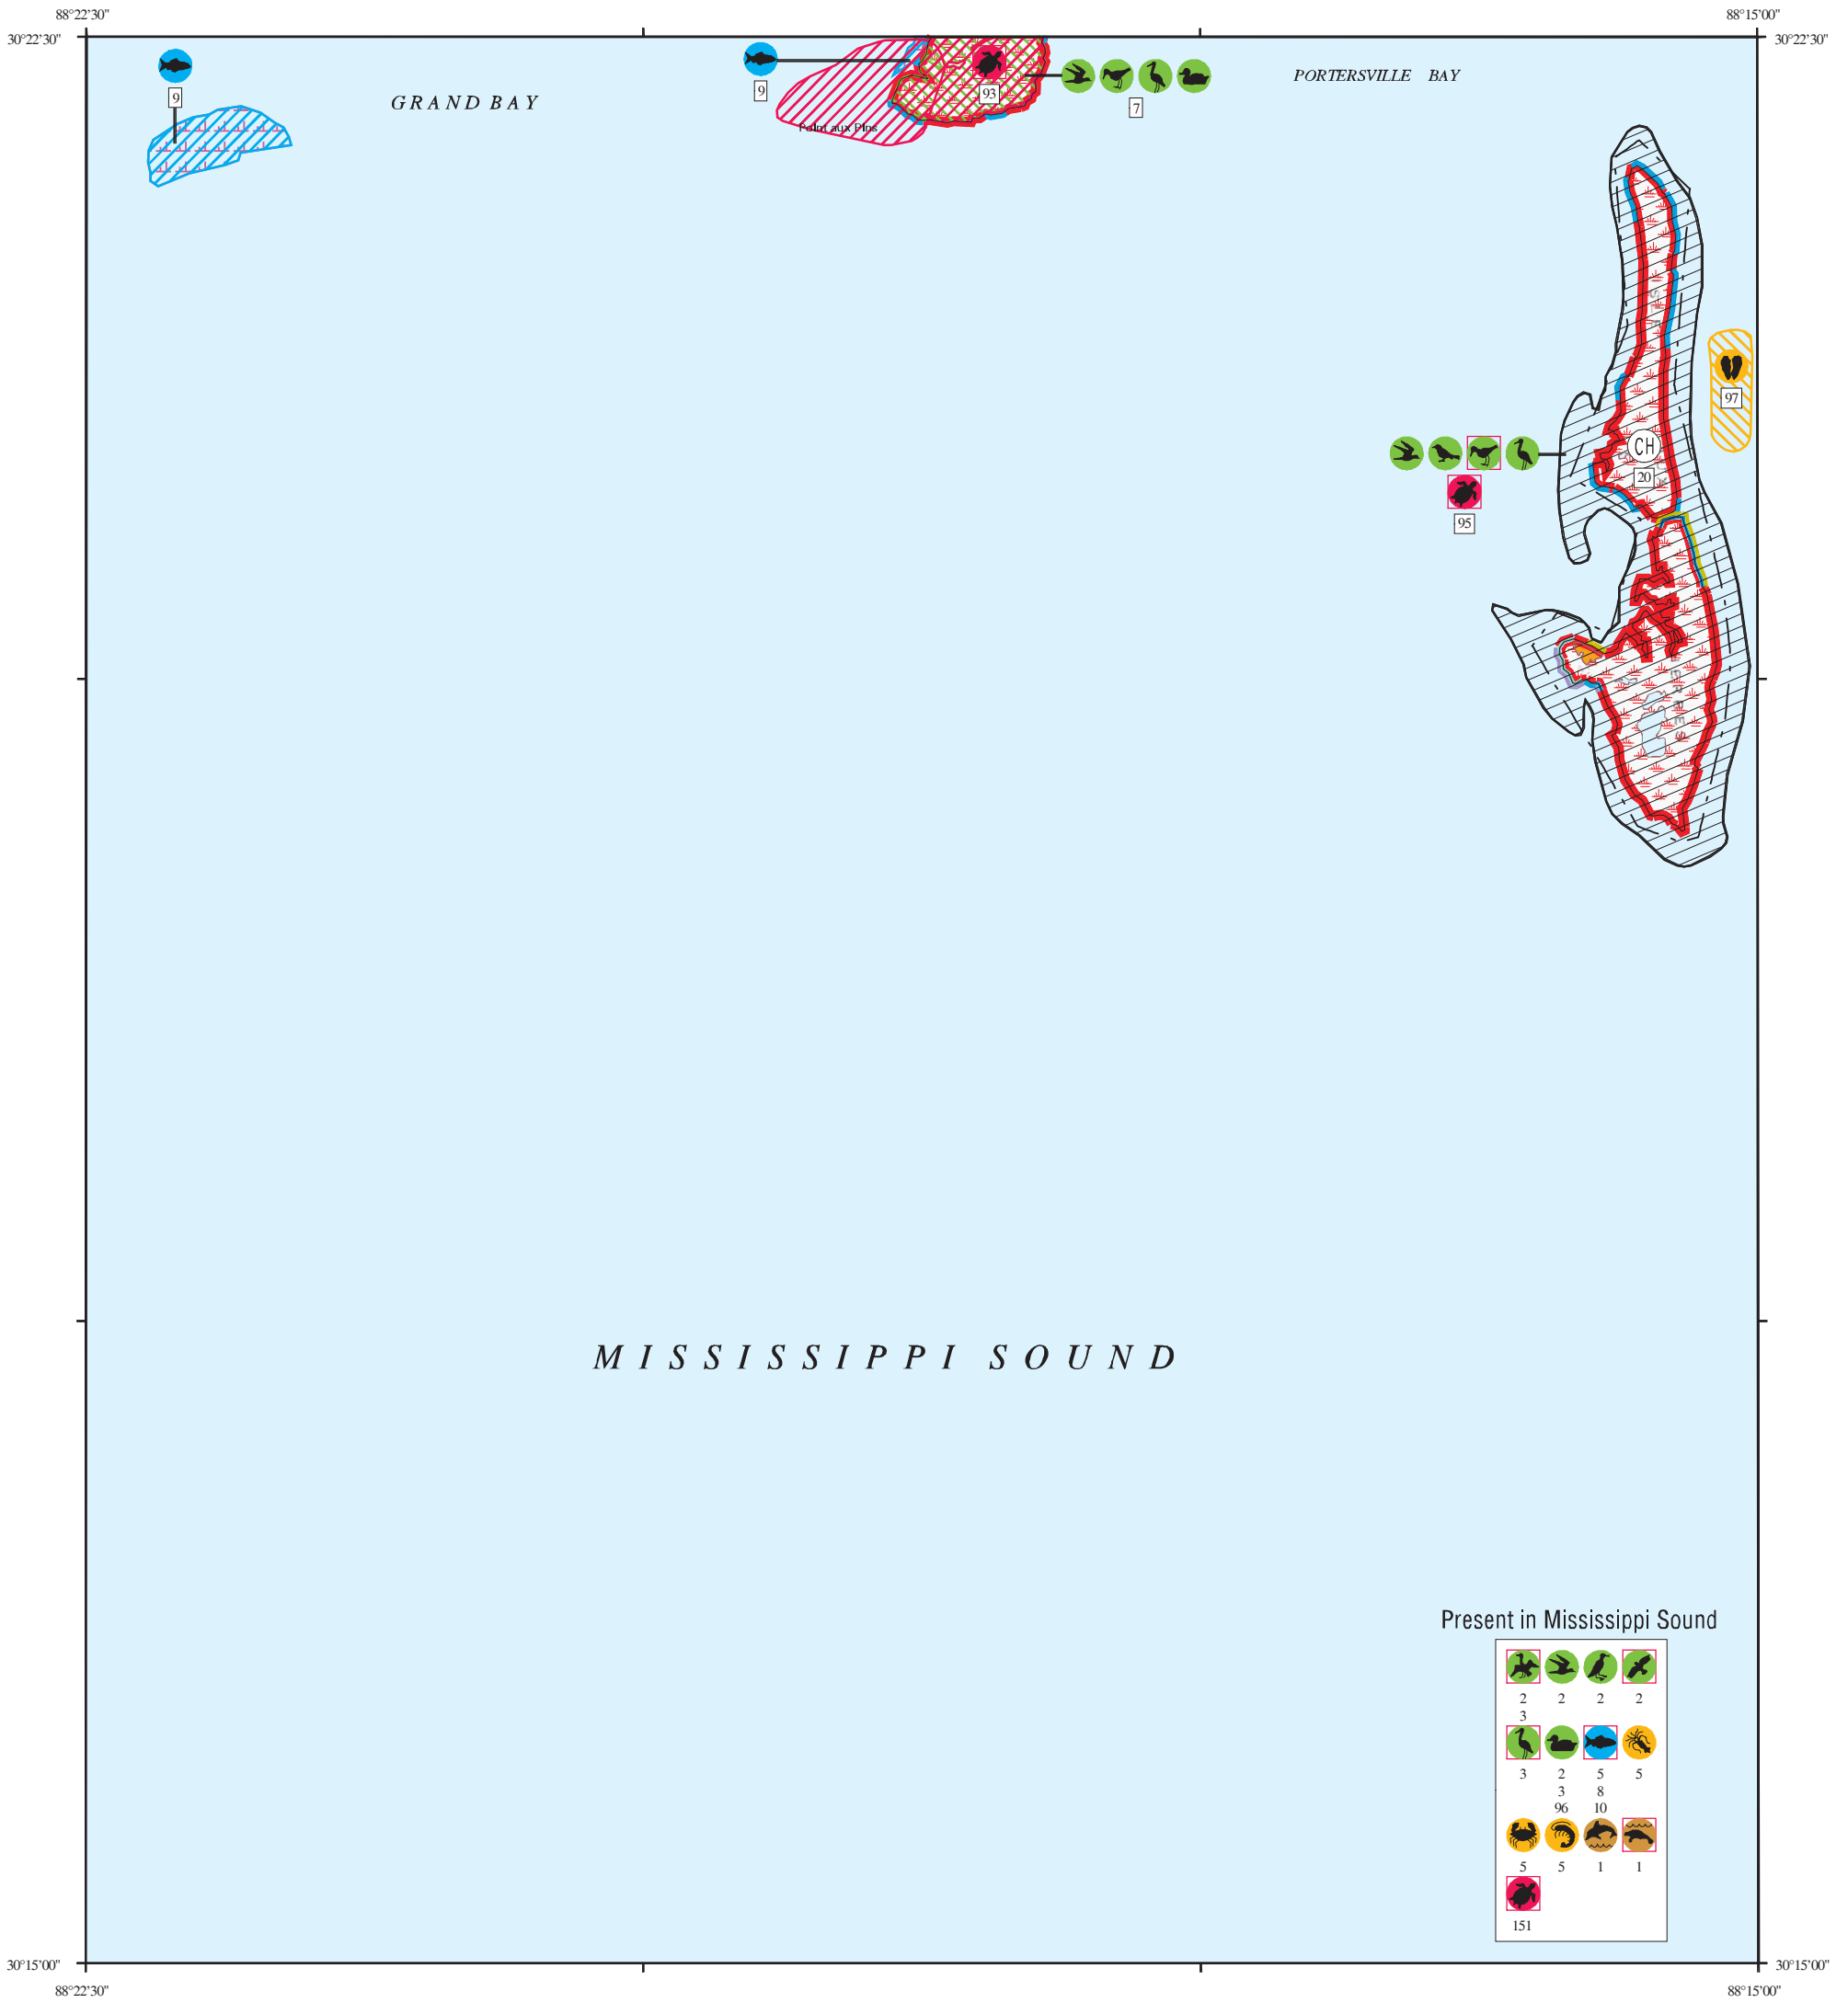

# ENVIRONMENTAL SENSITIVITY INDEX MAP

### SHORELINE HABITATS (ESI)

- 1B EXPOSED, SOLID MAN-MADE STRUCTURES
- 2A EXPOSED WAVE-CUT PLATFORMS IN MUD OR CLAY  
 2B EXPOSED SCARPS AND STEEP SLOPES IN CLAY
- 3A FINE-TO MEDIUM-GRAINED SAND BEACHES  
 3B SCARPS AND STEEP SLOPES IN SAND
- 4 COARSE-GRAINED SAND BEACHES
- 5 MIXED SAND AND GRAVEL BEACHES
- 6B RIPRAP
- 7 EXPOSED TIDAL FLATS
- 8A SHELTERED SCARPS IN MUD OR CLAY
- 8B SHELTERED, SOLID MAN-MADE STRUCTURES
- 8C SHELTERED RIPRAP
- 9A SHELTERED TIDAL FLATS  
 9B SHELTERED, VEGETATED LOW BANKS
- 10A SALT-AND BRACKISH-WATER MARSHES
- 10B FRESHWATER MARSHES
- 10C SWAMPS
- 10D SCRUB-SHRUB WETLANDS